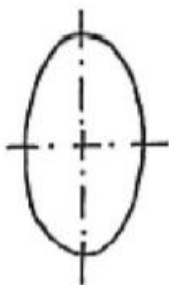

BOTANY

LEAF SHAPES 2

Linear is the name given to a leaf which is narrow, comparatively long, and of uniform width. It is many times longer than it is wide, somewhat like a ribbon. Sometimes it is so narrow as to suggest a line.

(Grasses)

Latin: *linea* – line

Spathulate is the name given to a leaf with a short broad part near the top and a long narrow tapering part below it. In form, it suggests the shape of a spatula or flat ladle.

(Daisy)

Latin: *spatula* - a spoon

Acicular is the name given to a leaf which is shaped like a needle: it is slender, narrow and pointed .

(Fir)

Latin: *acus* – needle

Orbicular is the name given to a leaf which is round.

(Marsh Penny - worth)

Latin: *orbis* - circle

Reniform is the name given to a leaf which has the shape of a kidney.

(Ground Ivy)

Latin: *ren/renis* – kidney

Elliptical is the name given to a leaf that has the shape of an ellipse.