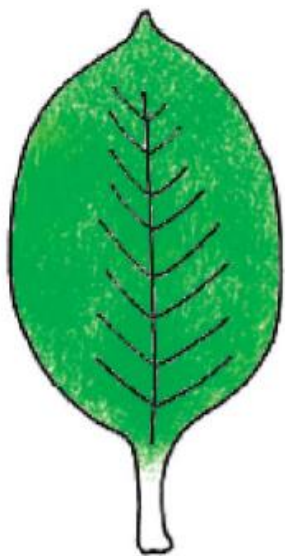

BOTANY

LEAF SHAPES 2

Linear is the name given to a leaf which is narrow, comparatively long, and of uniform width. It is many times longer than it is wide, somewhat like a ribbon. Sometimes it is so narrow as to suggest a line.

(Grasses)

Latin: *linea* – line

Spathulate is the name given to a leaf with a short broad part near the top and a long narrow tapering part below it. In form, it suggests the shape of a spatula or flat ladle.

(Daisy)

Latin: *spatula* - a spoon

Acicular is the name given to a leaf which is shaped like a needle: it is slender, narrow and pointed .

(Fir)

Latin: *acus* – needle

Orbicular is the name given to a leaf which is round.

(Marsh Penny - worth)

Latin: *orbis* - circle

Reniform is the name given to a leaf which has the shape of a kidney.

(Ground Ivy)

Latin: *ren/renis* – kidney

Elliptical is the name given to a leaf that has the shape of an ellipse.