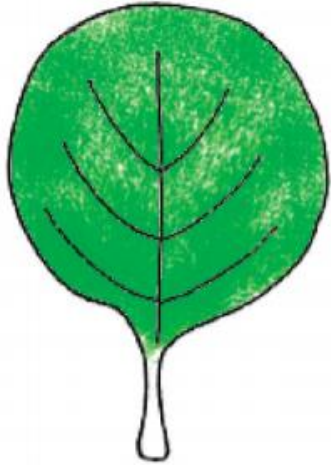

BOTANY

LEAF SHAPES 2

Linear is the name given to a leaf which is narrow, comparatively long, and of uniform width. It is many times longer than it is wide, somewhat like a ribbon. Sometimes it is so narrow as to suggest a line.

(Grasses)

Latin: *linea* – line

Spathulate is the name given to a leaf with a short broad part near the top and a long narrow tapering part below it. In form, it suggests the shape of a spatula or flat ladle.

(Daisy)

Latin: *spatula* - a spoon

Acicular is the name given to a leaf which is shaped like a needle: it is slender, narrow and pointed .

(Fir)

Latin: *acus* – needle

Orbicular is the name given to a leaf which is round.

(Marsh Penny - worth)

Latin: *orbis* - circle

Reniform is the name given to a leaf which has the shape of a kidney.

(Ground Ivy)

Latin: *ren/renis* – kidney

Elliptical is the name given to a leaf that has the shape of an ellipse.