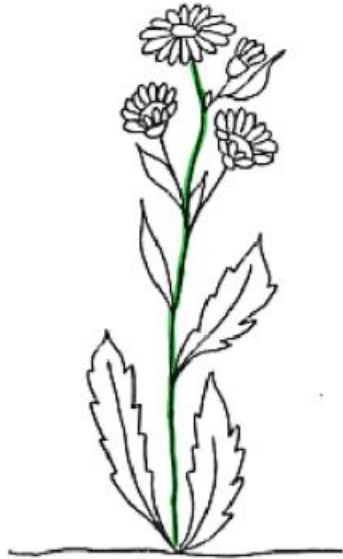

TYPES OF AERIAL STEMS

The ***erect stem*** is a stem that rises upright without any support.

Latin:

erectus – having a vertical position

The ***climbing stem*** is a stem that needs support to go aloft.

English: *cleave* - to adhere

The ***procumbent stem*** is a stem that trails along the earth.

Latin: *pro* - forward;
cumbere - to bend